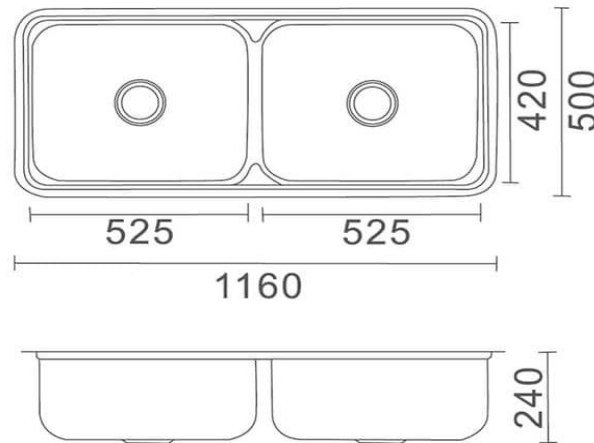

SS A120

LAVASSA Double Laundry Tub

SPECIFICATIONS

CLEANING & MAINTENANCE:

All Sinks should be cleaned with mild detergent and water
All Products must be cleaned with a soft cloth with soapy water, avoid waxes, solvents, abrasives, acids and other chemical based cleaners
Warranty will be void if damages are caused by unsuitable cleaning products